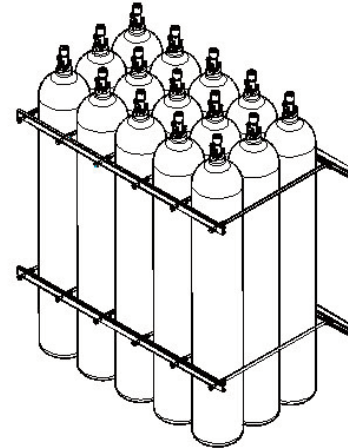

RACKING ASSEMBLIES

DESCRIPTION

Cylinder Racking Assemblies are designed to support ProInert cylinder on multiple or main/reserve cylinder applications. Cylinder Racking Assemblies are available in single, double or triple row configurations. All necessary hardware and support material are supplied with each assembly.

Installation

Single Row Racking Assemblies utilise Unistrut and two-piece mounting straps as shown in Data Sheet C.2.35.01. Double and Triple Row Rack Assemblies utilise Unistrut as both the front and back supports together with Clamp Rod Assemblies to secure the cylinders to any structurally solid surface. Reference the ProInert Design, Installation, and Maintenance Manual, P/N 06-294, for racking installation details.

Material

- Back and Front Support: Steel Unistrut construction with Galvanised finish
- Mounting Hardware: Steel with galvanised
- Clamp Rod Assembly: (Double and Triple Row) Steel plated with plastic protective sleeve
- Cylinder Mounting Straps (Single Row): Carbon Steel, plastic coated